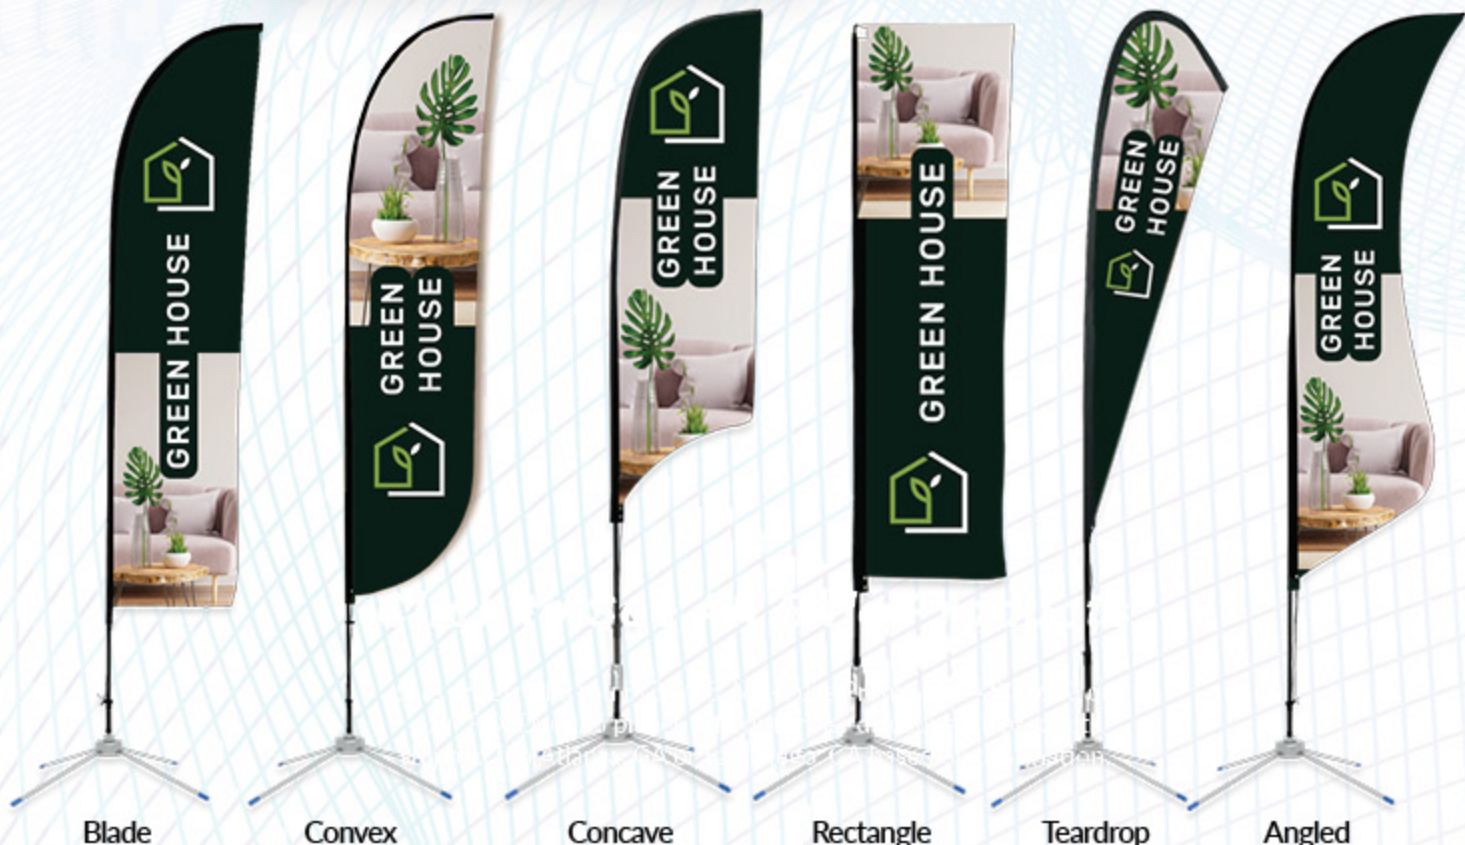

FEATHER FLAG EQP SALE

Choose from 6 Shapes
All at the Same Price!

Blade

Convex

Concave

Rectangle

Teardrop

Angled

Above are shown with optional Cross Base - Add \$45.(c) for Cross Base instead of Ground Stake

Complete Kit includes: Full color, full coverage dye sub imprint on one or two sides (see pricing), carbon fiber pole, ground stake and carry bag. Optional Cross base stand, and weights, are available.

Size	1 Side Imprint	2 Side Imprint
9ft Complete Kit	\$145	\$175
12ft Complete Kit	\$161	\$192
15ft Complete Kit	\$173	\$230
17ft Complete Kit	\$193	\$249

(C)

Above pricing applies to 1 to 25 pieces, must use Promo Code PC0923

Sale prices valid thru 12/31/23. Must use Promo Code PC0923 on your PO. Over 25 pieces call for further discount. All products shipped fob Atlanta, GA or San Diego, CA based on destination.