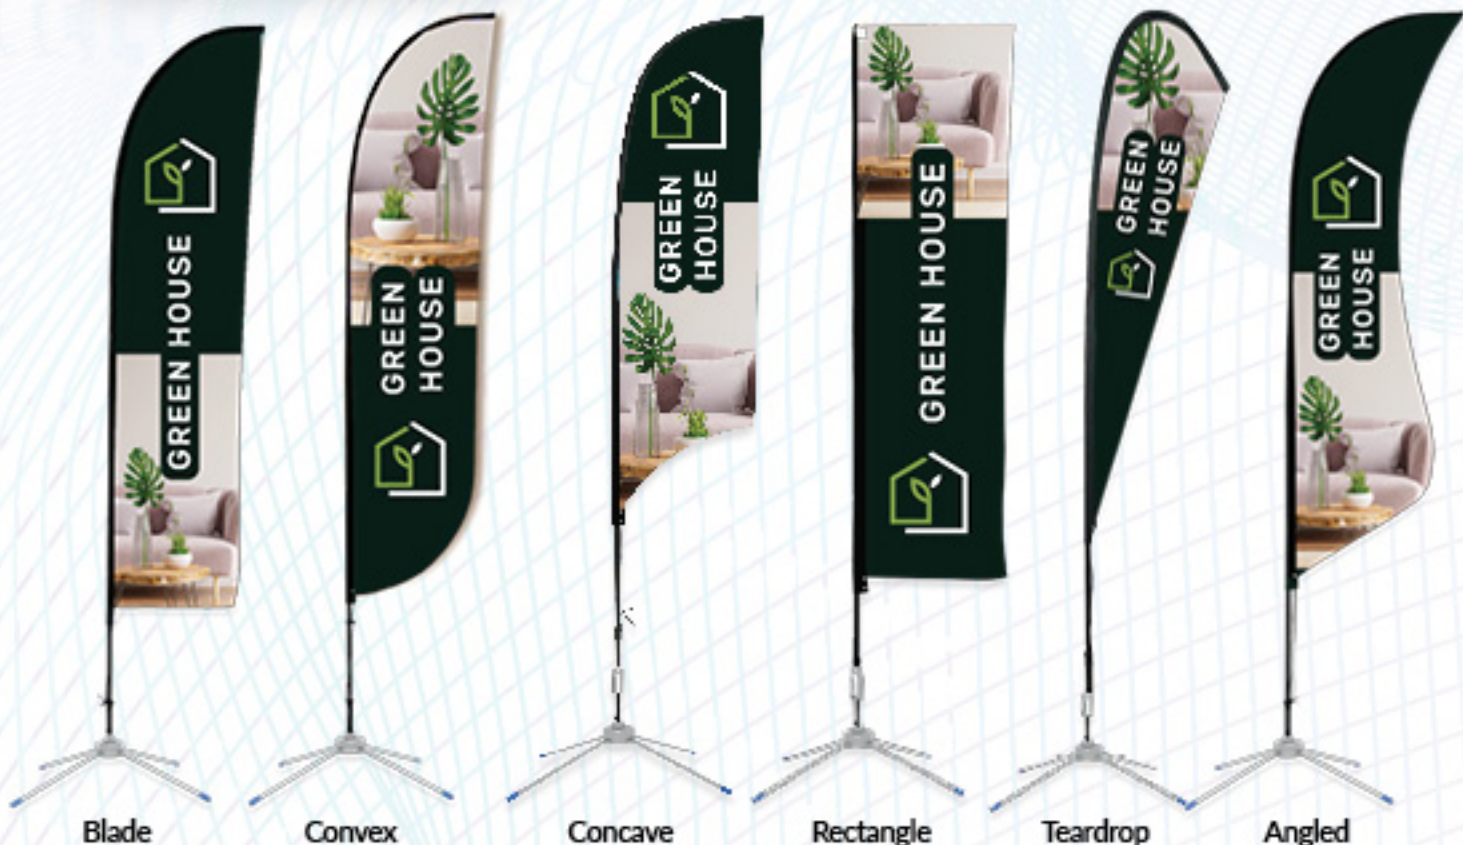

New Lowest Sale Prices Ever!

Sale prices valid thru 1/15/25

Choose from 6 Shapes
All at the Same Price!

Blade

Convex

Concave

Rectangle

Teardrop

Angled

Above are shown with optional Premium Cross Base - Add \$42(C) for Premium Cross Base instead of Ground Stake

Complete Kit includes: Full color, full coverage dye sub imprint on one or two sides (see pricing), carbon fiber pole, ground stake and carry bag. Optional Cross base stand, and weights, are available.

Size	1 Side Imprint	2 Side Imprint
9ft Complete Kit	\$111	\$146
12ft Complete Kit	\$141	\$166
15ft Complete Kit	\$162	\$211
17ft Complete Kit	\$179	\$219

(C)

Above pricing applies to 1 to 25 pieces, must use Promo Code PC1224

Click to See All Sale Products!

Sale prices valid thru 1/15/25. Must use Promo Code PC1224 on your PO. Over 25 pieces call for further discount. All products shipped fob Atlanta, GA or San Diego, CA based on destination.