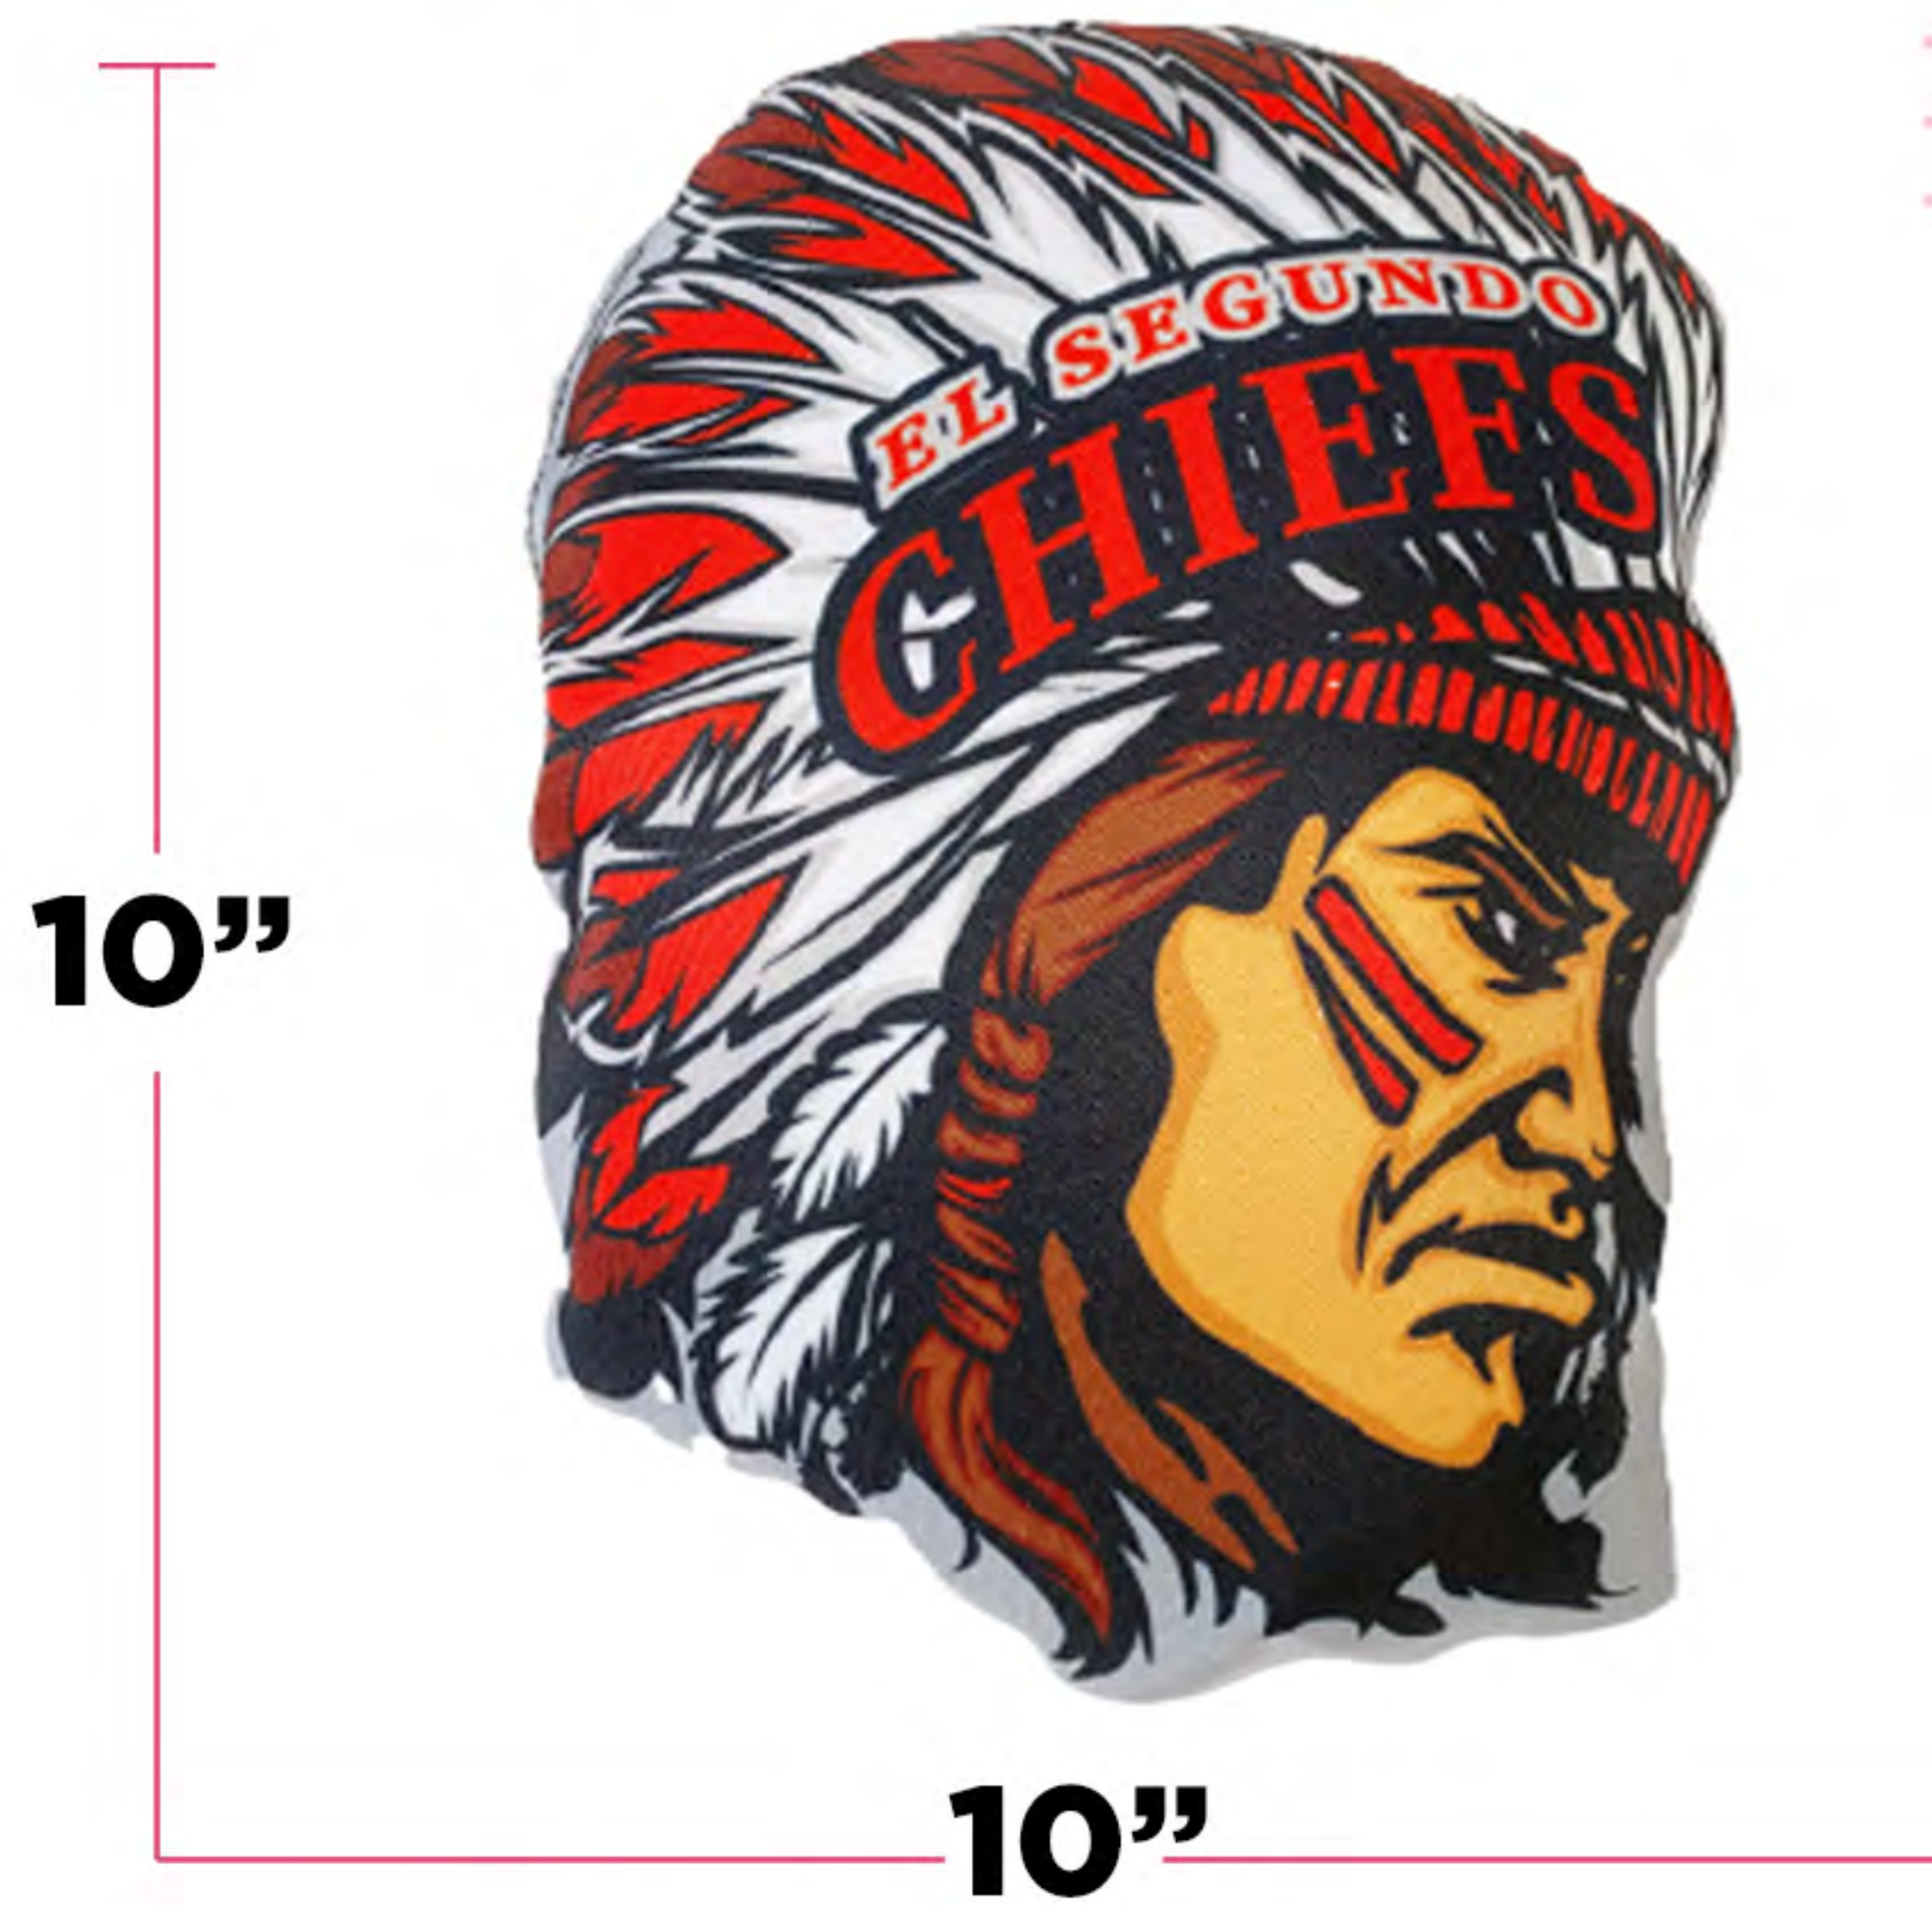

SMALL LIFELIKE

PILLOWS FOR STORE MERCH!

#LLPSM-2
SMALL SIZE 2
FULL COLOR
LIFE-LIKE PILLOW
(UP TO 80 SQUARE INCHES)
(Up To 10"H x 8"W)

\$6.97 (R)

[SHOP NOW](#)

MADE IN THE USA • 25 PIECE MIN • 15 DAY LEAD TIME

SMALL SIZE 1
(UP TO 64 SQUARE INCHES)

SMALL SIZE 3
(UP TO 100 SQUARE INCHES)

#LLPSM-1
SMALL SIZE 1
FULL COLOR
LIFE-LIKE PILLOW
(UP TO 64 SQUARE INCHES)
(Up To 8"H x 8"W)

\$6.25 (R)

[SHOP NOW](#)

#LLPSM-3
SMALL SIZE 3
FULL COLOR
LIFE-LIKE PILLOW
(UP TO 100 SQUARE INCHES)
(Up To 10"H x 10"W)