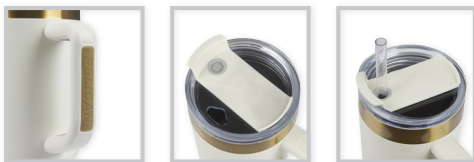

## Pelican Porter™ 40 oz. Double Wall Stainless Steel Travel Tumbler - Glow Collection

SKU: PL1012

As low as: **\$58.00** (C)

- Fits Most Car Cup Holders
- Ergonomic Handle w/ TPR Grip
- Vacuum Insulated & Copper Lining
- Durable Powder Coat Finish & Gold Trims
- Keeps Drinks Hot for 9 Hours & Cold for 16 Hours
- 90% Recycled 18/8 Double Wall Stainless Steel
- Splash-Resistant Screw-Top Lid w/ Rotator & Drinking Straw