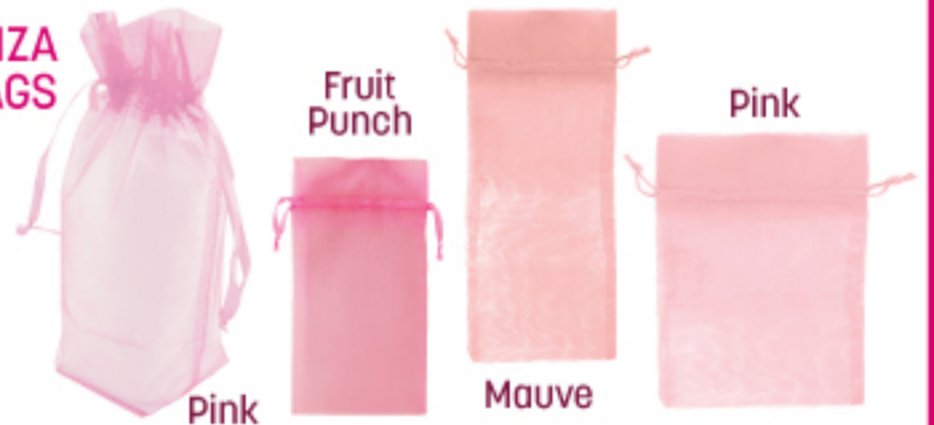

Think Love. Think Pink!

The color of love, friendship and all sweet matters of the heart!

Plastic Bags

SOFT LOOP

SUPER WAVE

MERCHANDISE & T-SHIRT BAGS

Non Woven Totes

GROCERY TOTES

Packaging

ORGANZA BAGS

Pink

Fruit Punch

Mauve

Pink

THINK PINK! THINK PINK Light Pink

Lady's A Designs ♥ × Lady's A Designs ♥ × Lady's A Designs Azalea

DOUBLE-FACE SATIN RIBBON

Tissue Paper

See our website for additional Pink packaging products.

Cerise

Speckled Raspberry

Pink Ombre

Hot Pink Hot Spots

Dark Pink