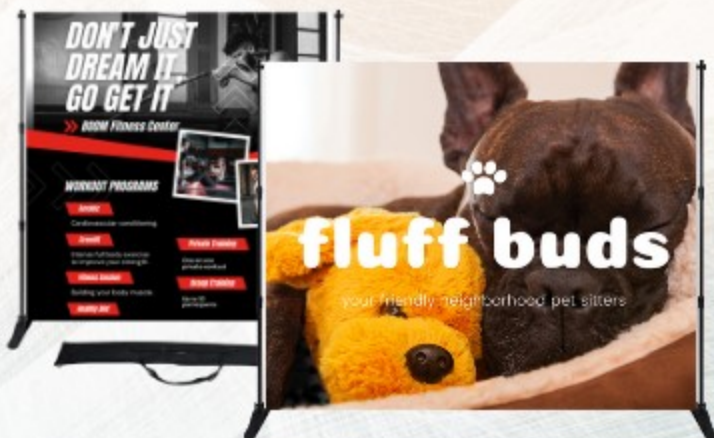

Robust foot pockets made from reinforced webbing
Professionally merrowed edges

ADJUSTABLE BANNER KITS			NET
ITEM #	DISPLAY SIZE	IMPRINT AREA	1-3
*72X96-AD-DG-PK	72"L x 96"H x 10"D	72"L x 96"H	\$195.00
*96X96-AD-DG-PK	96"L x 96"H x 10"D	96"L x 96"H	\$200.00
*120X96-AD-DG-PK	120"L x 96"H x 10"D	120"L x 96"H	\$230.00