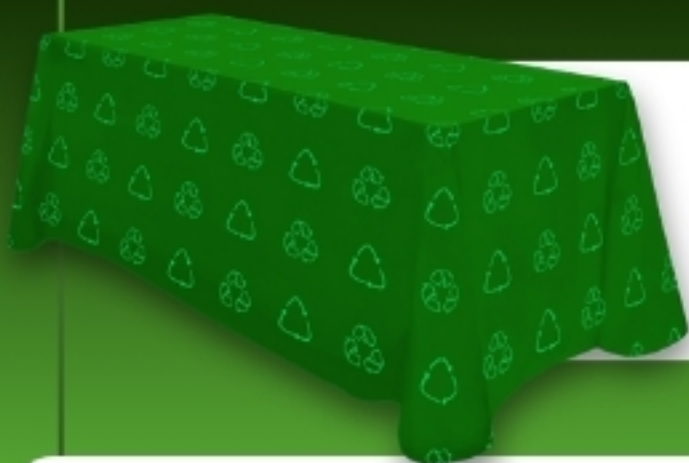

ECO-POLY POPLIN™

ECO-FRIENDLY FABRIC MADE FROM 100% RECYCLED PLASTICS

TABLE COVERS

THROW STYLE

NET

| ITEM # | TABLE SIZE | 1 | 2-24 | 25-99 | 100-200 |
|------------------|-------------------|-------|-------|-------|---------|
| 84X108-S-FULL-RK | 4' at 24"W x 29"H | \$100 | \$90 | \$80 | \$70 |
| 90X132-S-FULL-RK | 6' at 30"W x 29"H | \$120 | \$110 | \$95 | \$85 |
| 90X156-S-FULL-RK | 8' at 30"W x 29"H | \$140 | \$125 | \$110 | \$95 |

FITTED STYLE WITH PLEATED CORNERS

NET

| ITEM # | TABLE SIZE | 1 | 2-24 | 25-99 | 100-200 |
|-------------|-------------------|-------|-------|-------|---------|
| 4FT-FULL-RK | 4' at 24"W x 29"H | \$110 | \$100 | \$95 | \$90 |
| 6FT-FULL-RK | 6' at 30"W x 29"H | \$140 | \$125 | \$115 | \$110 |
| 8FT-FULL-RK | 8' at 30"W x 29"H | \$165 | \$150 | \$140 | \$130 |

ROUND THROWS

NET

| ITEM # | CLOTH SIZE | 1 | 2-24 | 25-99 | 100-200 |
|--------------|---------------|-------|-------|-------|---------|
| 70R-FULL-RK | 70" Diameter | \$70 | \$60 | \$55 | \$45 |
| 90R-FULL-RK | 90" Diameter | \$85 | \$75 | \$70 | \$60 |
| 96R-FULL-RK | 96" Diameter | \$105 | \$90 | \$80 | \$70 |
| 108R-FULL-RK | 108" Diameter | \$120 | \$110 | \$95 | \$85 |
| 114R-FULL-RK | 114" Diameter | \$130 | \$115 | \$100 | \$90 |
| 120R-FULL-RK | 120" Diameter | \$135 | \$120 | \$105 | \$90 |