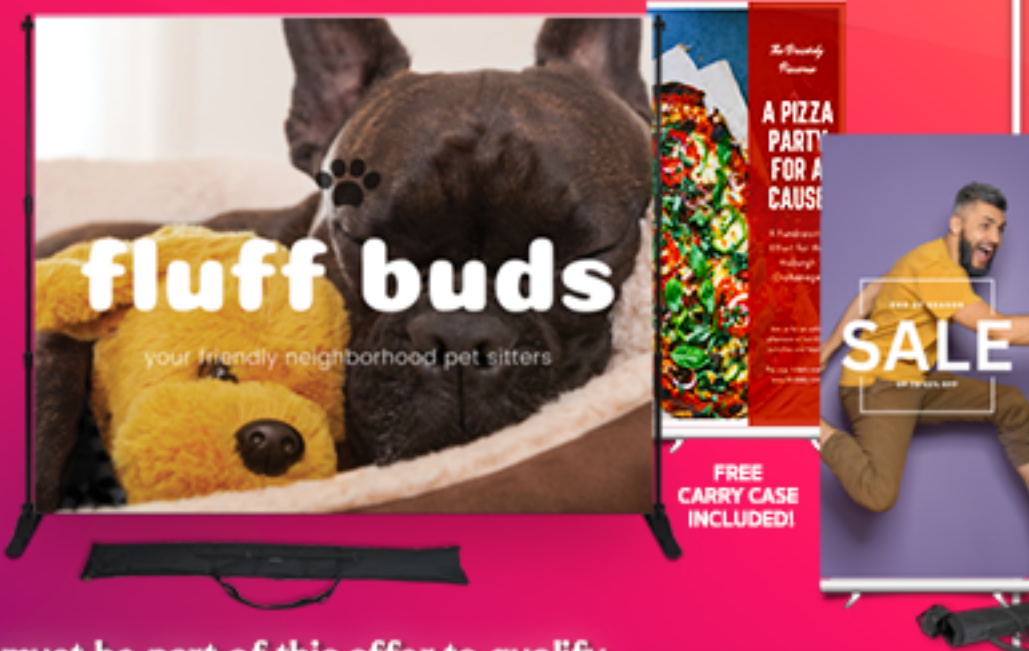

All items on an order must be part of this offer to qualify

BLIND VERSION
CLICK HERE

FOR MORE INFO
CLICK HERE